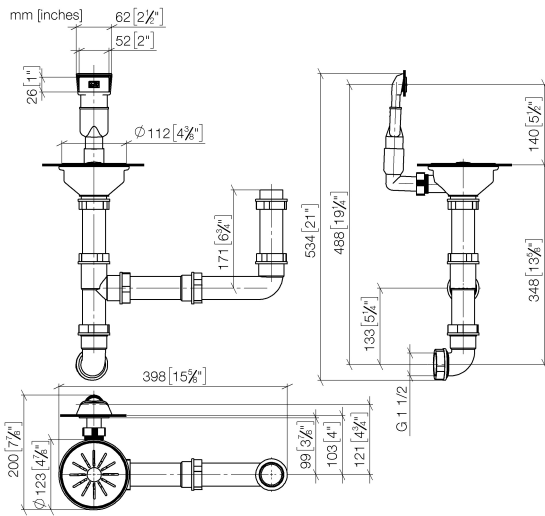

Pop-up waste and overflow closable by hand - Stainless Steel

10 415 003

- 3/2" drain valve closable by hand
- concealed overflow
- strainer insert
- suitable for sink 38 180 003

Only suitable for combining with polished high-grade steel kitchen sinks.

Pop-up waste and overflow closable by hand - Stainless Steel

10 415 003

Pop-up waste and overflow closable by hand - Stainless Steel

10 415 003

Spare parts list

No.	Item Number	Name	Quantity used	Delivery time
1	90 11 01 200 09-85	connection	1	60
2	90 11 01 200 07-85	plug	1	60
3	90 11 01 200 08-85	casing (completely)	1	2
4	90 11 01 200 02 90	piping	1	60